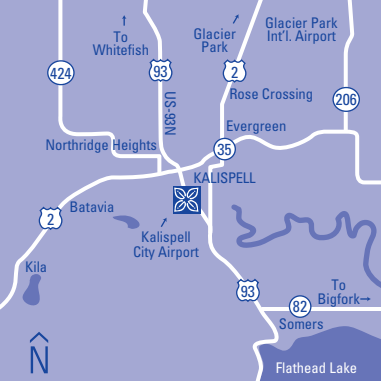

Kalispell, Montana

 **Hilton
Garden Inn**[®]
Kalispell

Hilton Garden Inn Kalispell

1840 US Highway 93 South
 Kalispell, Montana 59901
 Tel: (406) 756-4500
 Fax: (406) 756-4505
kalispell.stayhgi.com

Hilton HHonors®

Location

Nestled in picturesque Flathead Valley near the Crown of the Continent, Glacier National Park and Flathead Lake. On Hwy. 93 adjacent to Kalispell City Airport and 10 miles from Glacier Park International Airport.